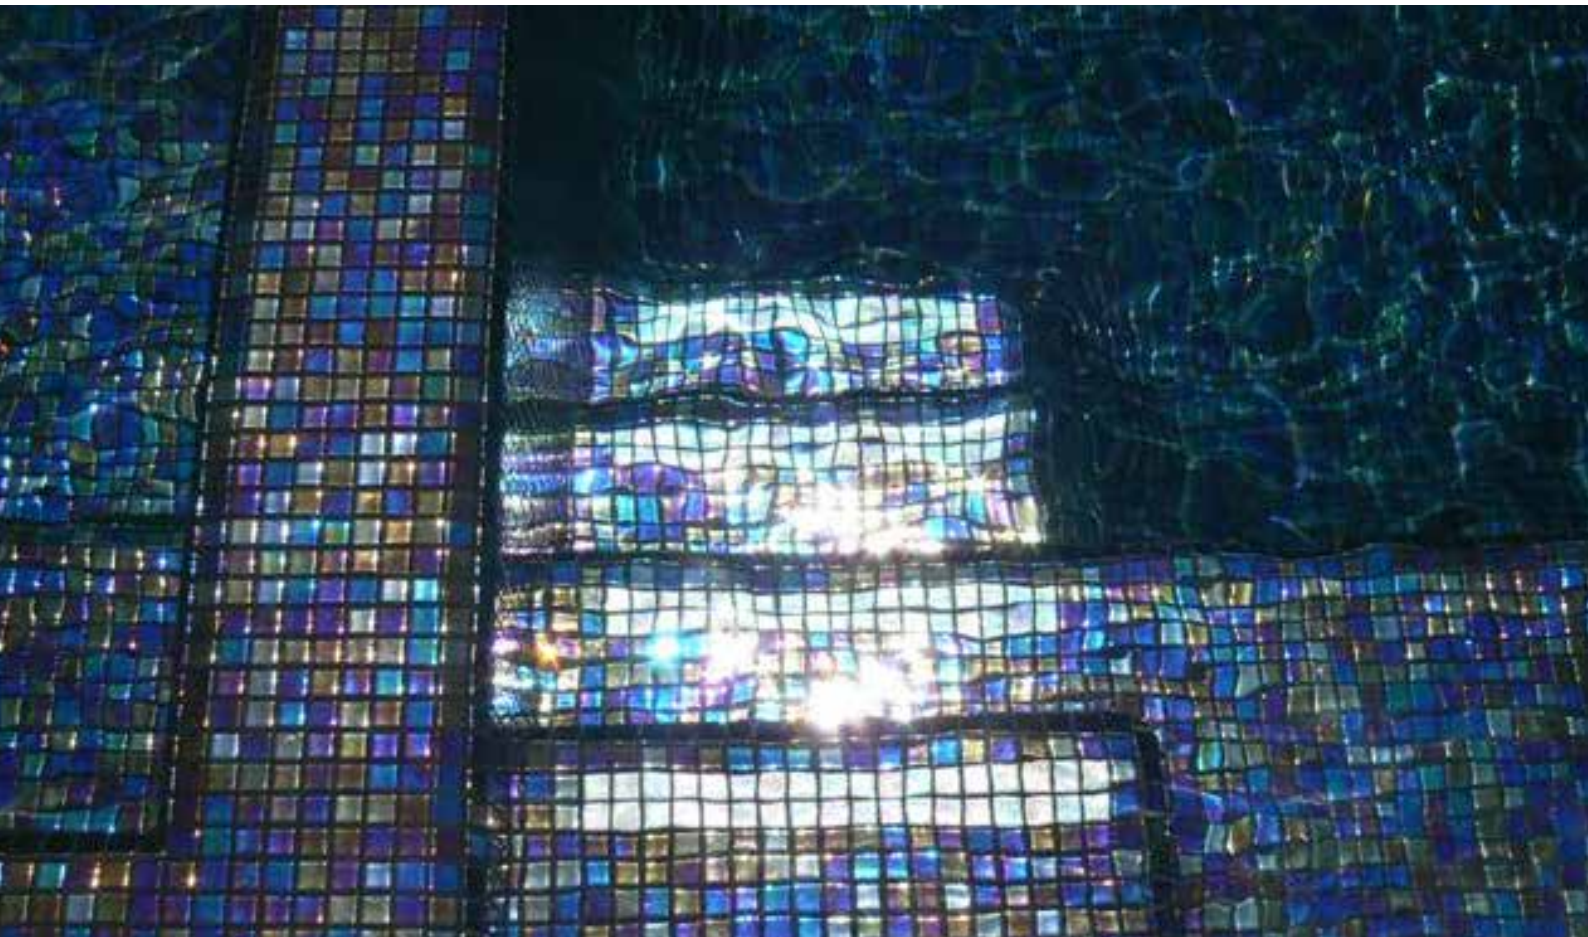

Globally Proven
Construction Solutions

SPECTRALOCK® PRO Grout with DAZZLE™

*For use with SPECTRALOCK® PRO Grout Parts AB Liquid Kits and SPECTRALOCK PRO Grout Part C Colour Powder

A unique design component, SPECTRALOCK® Grout DAZZLE™ adds metallic and “Glow-In-The-Dark” enhancements to SPECTRALOCK PRO Grout. These high-end design elements offer limitless imaginative applications. For use on walls and floors. Add a metallic look to plain tile and stone. Accentuate metallic tiles, glass tiles, mosaics, stone and listellos with dazzling colour combinations. SPECTRALOCK DAZZLE provides a unique design element for pools and spas; and use Glow in your bathrooms, hallways and entry ways.

SPECTRALOCK PRO Grout† DAZZLE Gold

SPECTRALOCK PRO Grout DAZZLE Silver

SPECTRALOCK PRO Grout DAZZLE Copper

SPECTRALOCK PRO Grout DAZZLE Mother-of-Pearl

SPECTRALOCK PRO Grout DAZZLE Glow-in-the-Dark

SPECTRALOCK DAZZLE offers incredible design possibilities to enhance tile and stone applications by accentuating the grout appearance through various metallic and glow-in-the-dark components.

Designed specifically for use with SPECTRALOCK PRO Grout, SPECTRALOCK DAZZLE can be mixed with any of our 40 vibrant colours to produce hundreds of stunning design combinations that are especially when used with metallic, glass, porcelain or any other type of tile!

- 5 different SPECTRALOCK DAZZLE components to choose from
- Mixes with any SPECTRALOCK PRO Grout colour options
- Will not fade or deteriorate – integrally mixed
- Easy to use and clean
- For interior or exterior applications for floors or walls