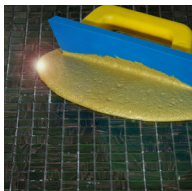

SPECTRALOCK® PRO PREMIUM GROUT is a high performance stain resistant epoxy grout featuring extraordinary uniformity and colour durability along with ease of use with a thixotropic formula.

- For joints from 1.5 to 12 mm
- High stain resistance
- Uniform colour
- Maintenance free and does not fade
- Ideal for use in constant immersion
- Long pot life
- Inhibits mould and bacterial stains thanks to the Microban® antimicrobial protection system
- Ideal for installations with broad temperature ranges
- Unalterable, long-lasting and resistant to cracking

DAZZLE™

- **AVAILABLE IN 4 METALLIC COLOURS**
and one with a fluorescent effect
- Suitable for pool application

AVAILABLE IN 52 BRIGHT COLOURS

03 Silk MINIKIT	24 Natural Grey MINIKIT	42 Platinum MINIKIT	59 Espresso MINIKIT
04 Arctic Blue	27 Hemp MINIKIT	43 Chocolate Truffle MINIKIT	60 Dusty Grey MINIKIT
05 Pastel Blue	30 Sand Beige MINIKIT	44 Bright White MINIKIT	61 Parchment MINIKIT
06 Limeade	32 Turquoise	45 Raven MINIKIT	66 Chestnut Brown MINIKIT
07 Lemonade	33 Boston Fern	46 Quarry Red MINIKIT	67 Autumn Green MINIKIT
08 Cherry Red	34 Sandstone MINIKIT	47 Cinnamon	78 Sterling Silver MINIKIT
13 Lichen	35 Mocha MINIKIT	50 Sea Glass MINIKIT	81 Butter Cream MINIKIT
14 Moss	36 Copper Beach	52 Toasted Almond MINIKIT	85 Almond MINIKIT
16 Siltstone MINIKIT	37 Chambray MINIKIT	53 Twilight Blue MINIKIT	88 Silver Shadow MINIKIT
17 Marble Beige MINIKIT	38 River Rock MINIKIT	55 Tawny	89 Smoke Grey MINIKIT
18 Sauterne MINIKIT	39 Mushroom MINIKIT	56 Desert Khaki MINIKIT	90 Light Pewter MINIKIT
22 Midnight Black MINIKIT	40 Latte MINIKIT	57 Hot Cocoa MINIKIT	91 Slate Grey MINIKIT
23 Antique White MINIKIT	41 Kashmir MINIKIT	58 Terra Cotta MINIKIT	92 Saltillo MINIKIT