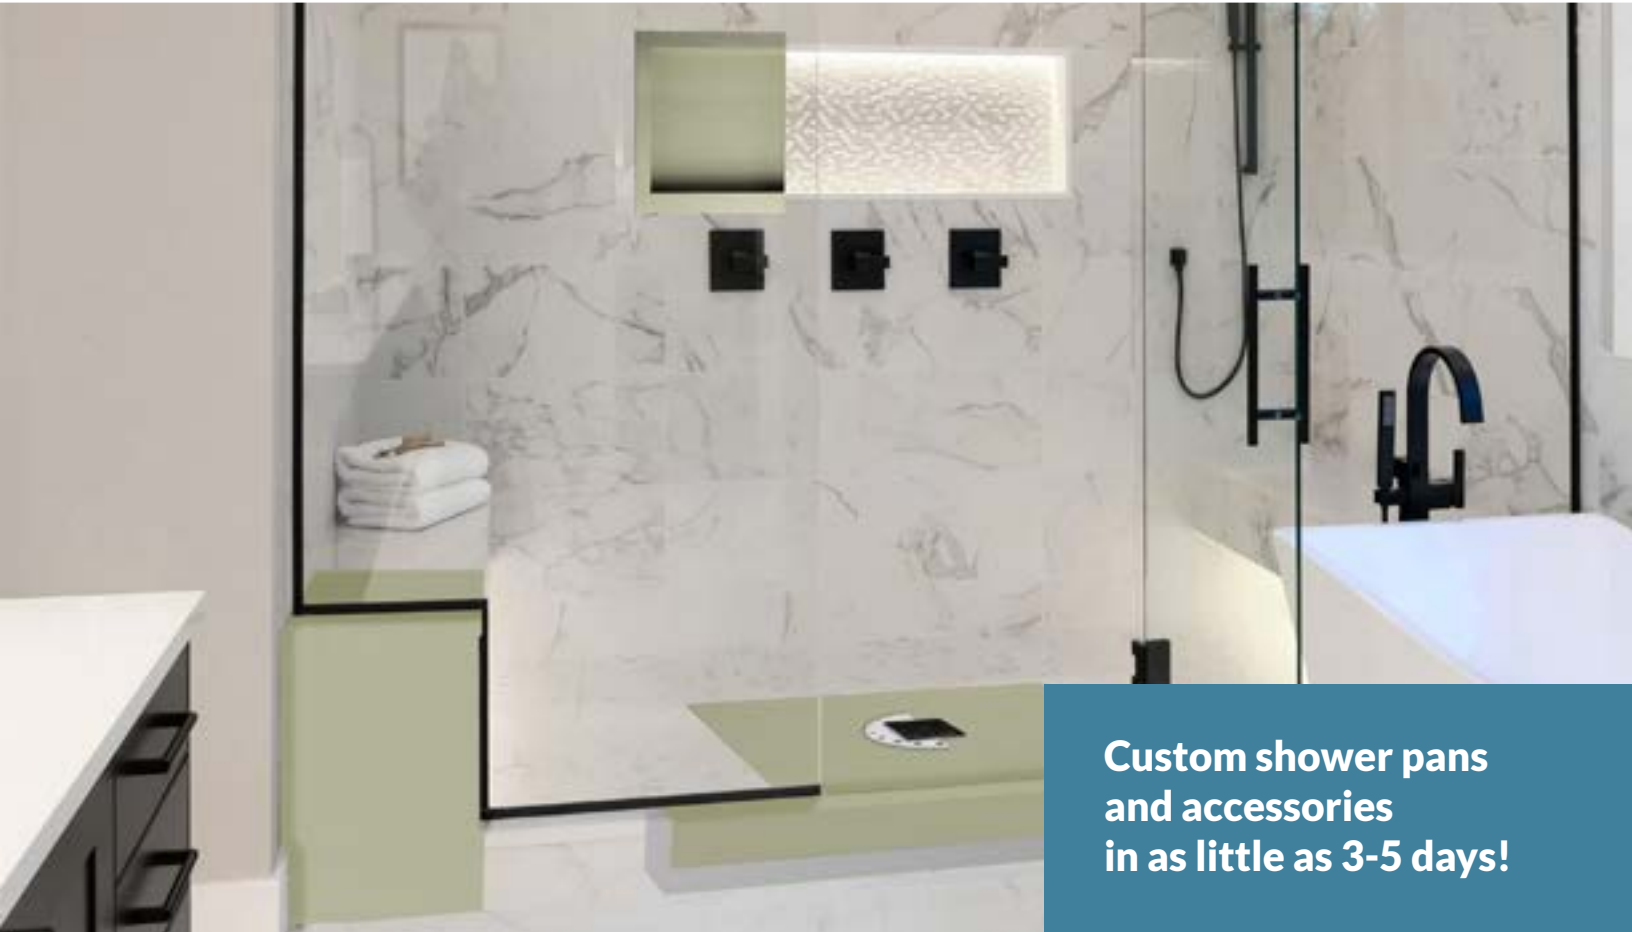

Scan here to access the LATICRETE New Product Portal.

**Custom shower pans
and accessories
in as little as 3-5 days!**

Rapid Custom Shower System

Introducing the new Rapid Custom Shower System online ordering portal for HYDRO BAN® shower system products, designed to help you expand your options and meet the diverse needs of your projects. You now have access to a wide range of customizable finishes, sizes, and drain configurations for all shower components including pans, niches, benches, seats, and other accessories. Customization is fully compatible with HYDRO BAN linear and point drains for a complete coordinated design.