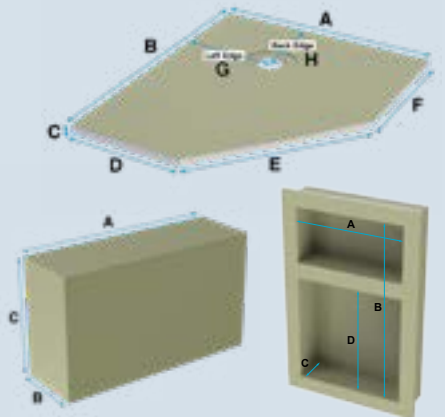

*See Data Sheet 230.99 for complete warranty information.